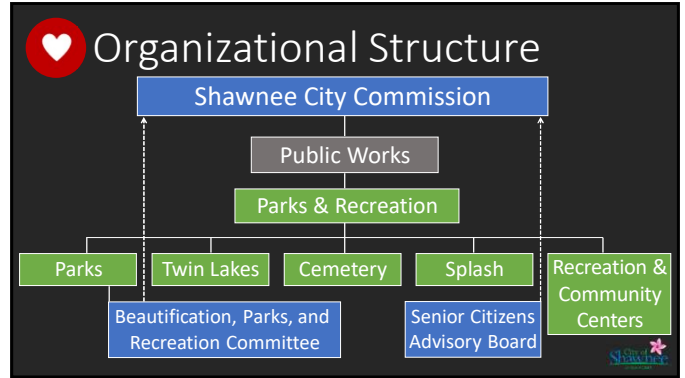

1

2

3

4

5

6

BEAUTIFICATION, PARKS AND RECREATION BOARD

SENIOR CITIZENS BOARD

Responsibilities

- Parks & Recreation has two advisory boards to assist with service to the community
 - Beautification, Parks, and Recreation Board - monthly on 3rd Thursday at 4:00 pm
 - Shawnee Senior Citizens Board - quarterly on 2nd Tuesday at 9:30 am
- Interested in serving?
 - Contact the City Clerk's Office or City website to apply